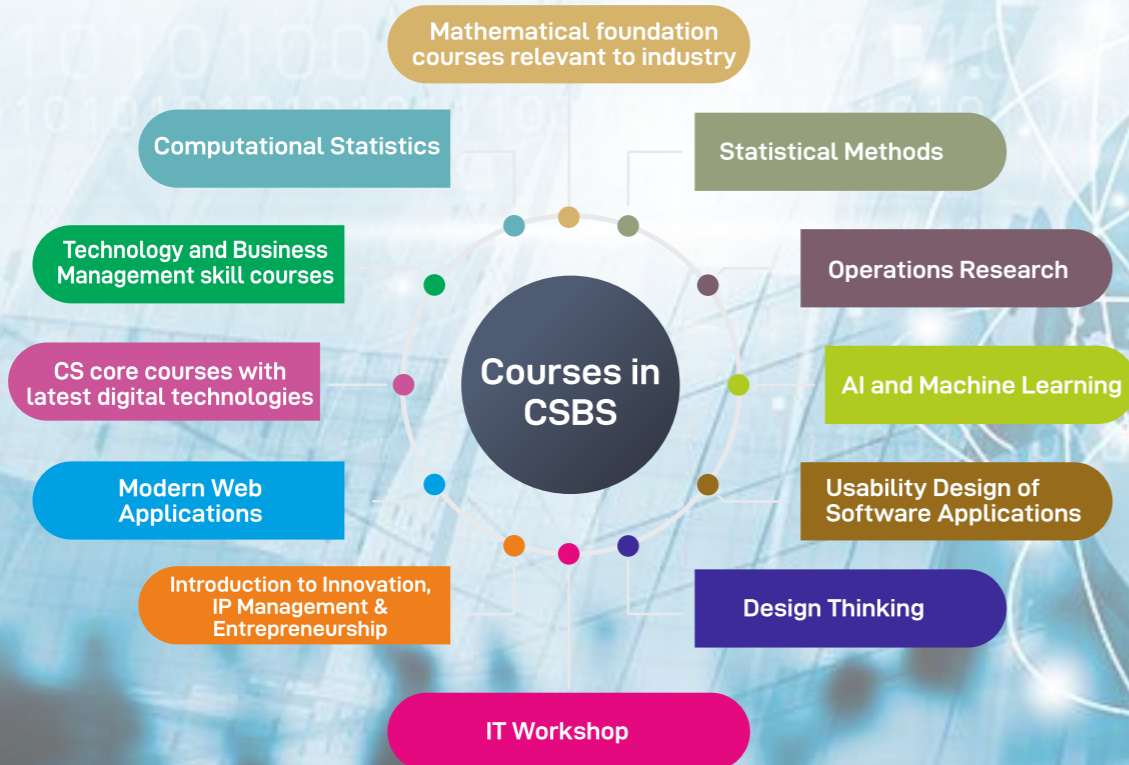

Why CSBS?

- Imparts knowledge of cutting-edge technologies and business skills with hands-on exposure to make students industry-ready.
- A blend of Computer Science and Management that covers many emerging topics in the field of computing.
- Inculcates interpersonal skills among students to make them successful in the era of Business 4.0
- Nurtures ability to understand Modern Technology, Common Business Principles, Technology Abstraction and Innovative skills.

Why CSBS @ KPRIET?

- Excellent Infrastructure
- Industry-Relevant Curriculum
- Blended Courses (Theory with Lab / Theory with project)
- Project Based Experiential Learning
- Self - Learning through MOOC platforms and flipped classrooms
- Participation in co-curricular and extracurricular activities
- Mentoring for Professional Development
- Mandatory Industrial Training
- Internship & Placement opportunities at top MNCs

Career Prospects

This course fosters industry-ready and employable engineers who could innovate and add value to the organization. Students can secure Placement in Product and Service-based companies. The students could avail career opportunities in Government and Private Sectors, Bank and Health Insurance Sectors, Manufacturing and Financial Sectors, Business Analysis and Marketing Sectors.

Various Job Opportunities (CSBS Engineer)

Centres & Cells @ KPRIET

CAC | CFAC | CIED | CIPR | CFRD | CFTIE | CEP | EOC | IIPC | IEC | KPR MC | OAR | OIR | CDC | WEC

Club House @ KPRIET